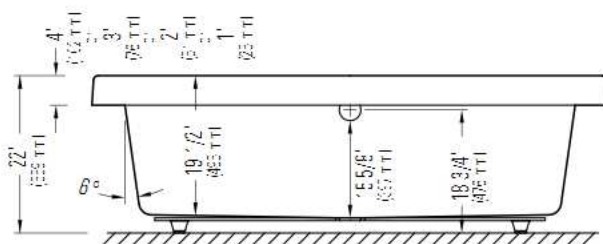

Produits Neptune

ZEN 36720

OVAL

Bathtub

*A bathtub fitted with back jets can cause the pump to protrude by approximately 3" from the overall dimension.

**All dimensions are approximate and subject to change without notice. Please refer to the installation guide before beginning the installation