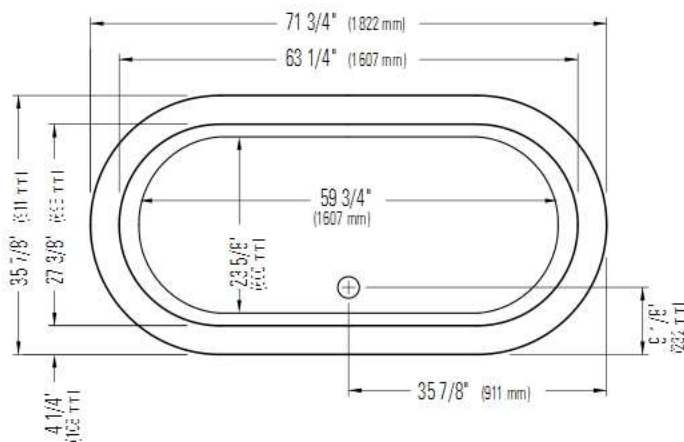

Produits Neptune

ZEN 36720

OVAL

Bathtub

*A bathtub fitted with back jets can cause the pump to protrude by approximately 3" from the overall dimension.

**All dimensions are approximate and subject to change without notice. Please refer to the installation guide before beginning the installation